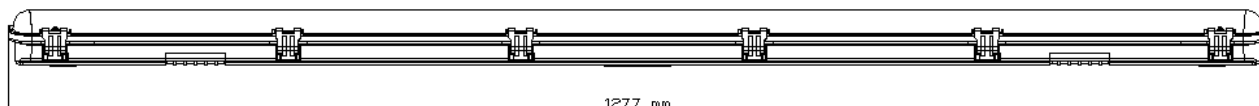

951-005

General Information

Order Code	951-005
Product Description	CYFELCO WP C236 RET LED
Application	Car Parks, warehouses, Factories, canopy lighting etc.
Installation	Fixation with ceiling using stainless steel suspension brackets
Luminaire type	Waterproof Light Fitting for T8 retrofit LED lamps
Light Source	T8 LED Tube
Number of light sources	2 pcs (not included)
Gear	--
Dimming	Not Dimmable
Standards	2014/30/EU Electromagnetic Compatibility Directive 2014/35/EU Low Voltage Directive 2011/65/EU RoHS Restrictions of Hazardous Substances Directive
CE mark	Yes
Warranty	2 years

Electrical Data

Input voltage	220-240 V
Input Frequency	50-60 Hz
Protection class	Class I

Mechanical Characteristics

Housing Material	Injection molded polycarbonate
Optical Cover	Injection molded polycarbonate
Ingress protection code	IP 65 [Dust penetration-protected, jet-proof]
Mechanical impact protection code	IK08
Dimensions LxWxH	1277x107x56 mm

Logistics

Packing	1 pc per individual box, 10 pcs per master carton
Net weight	1.04 kg
Gross weight	1.11 kg
Volume	0.0072857 m ³

Dimensional Drawing

ELMASCO INDUSTRIES S.A.

Head Office : 44 K. Palama, 14343 N. Chalkidona, Athens, Greece
 Production Plant : Ag. Adrianos, 21100 Nafplio, Greece
 Email: elmasco@elmasco.eu