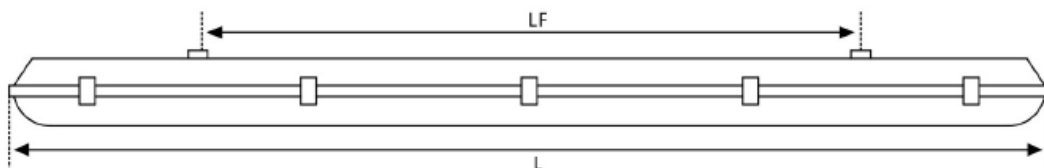

951-025

General Information

Order Code	951-025
Product Description	CYFELCO WP-R 258 LED T8
Application	Car Parks, warehouses, Factories, canopy lighting etc.
Installation	Fixation with ceiling using stainless steel suspension brackets
Luminaire type	Waterproof Light Fitting for T8 retrofit LED lamps with reflector
Light Source	T8 LED Tube
Number of light sources	2 pc (not included)
Lampholder Type	G13
Gear	--
Dimming	Not Dimmable
Standards	2014/30/EU Electromagnetic Compatibility Directive 2014/35/EU Low Voltage Directive 2011/65/EU RoHS Restrictions of Hazardous Substances Directive
CE mark	Yes
Warranty	2 years

Electrical Data

Input voltage	220-240 V
Input Frequency	50-60 Hz
Protection class	Class I

Mechanical Characteristics

Housing Material	Injection molded polycarbonate
Optical Cover	Injection molded polycarbonate
Reflector	White Painted Steel
Ingress protection code	IP 65 [Dust penetration-protected, jet-proof]
Clips	Plastic, optional stainless steel
Clip Quantity	12
Mechanical impact protection code	IK08
Dimensions LxWxH	1560x100x68 mm

Logistics

Packing	1 pc per individual box, 12 pcs per master carton
Net weight	0.xx kg
Gross weight	0.xx kg
Volume	0.00xxx m ³

Dimensional Drawing

L (mm)	W (mm)	H (mm)	Lf (mm)
1560	100	68	1015

ELMASCO INDUSTRIES S.A.