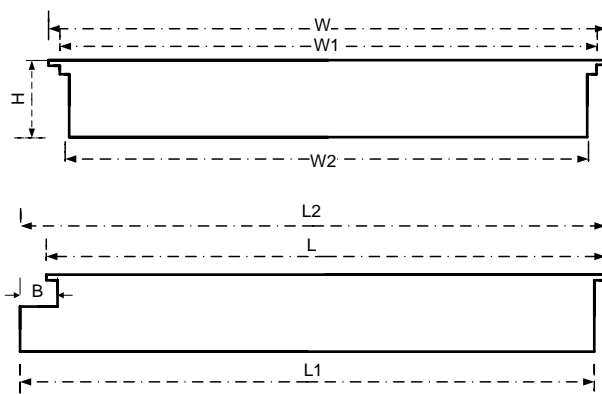

806-055

General Information

Order Code	806-055
Product Description	CYFELCO REC 600X600mm 4(T8)RETLED PD
Application	Offices, shops, educational and public centres, etc.
Installation	Exposed T-bar, Plasterboard Ceilings
Luminaire type	Recessed Luminaire for retrofit T8 LED Lamps
Light Source	T8 LED Tube
Number of light sources	4 pcs (not included)
Gear	--
Dimming	Not Dimmable
Standards	2014/30/EU Electromagnetic Compatibility Directive 2014/35/EU Low Voltage Directive
CE mark	Yes
Warranty	2 years

Electrical Data

Input voltage	220-240 V
Input Frequency	50-60 Hz
Protection class	Class I

Mechanical Characteristics

Housing Material	Sheet steel 0,5mm																		
Surface Finish	White powder coating (RAL 9003)																		
Optical Cover	Prismatic PMMA																		
Ingress protection code	IP 20 [Finger-protected]																		
Mechanical impact protection code	IK03																		
Dimensions (mm)	<table border="1"> <thead> <tr> <th></th> <th>L</th> <th>L1</th> <th>L2</th> <th>W</th> <th>W1</th> <th>W2</th> <th>H</th> <th>B</th> </tr> </thead> <tbody> <tr> <td></td> <td>597</td> <td>612</td> <td>624</td> <td>597</td> <td>573</td> <td>553</td> <td>81</td> <td>40</td> </tr> </tbody> </table>		L	L1	L2	W	W1	W2	H	B		597	612	624	597	573	553	81	40
	L	L1	L2	W	W1	W2	H	B											
	597	612	624	597	573	553	81	40											

Logistics

Packing	1 pc per resistant carton
Net weight	xx kg
Gross weight	xx kg
Volume	Xx m ³

Dimensional Drawing

ELMASCO INDUSTRIES S.A.

Head Office : 44 K. Palama, 14343 N. Chalkidona, Athens, Greece
 Production Plant : Ag. Adrianos, 21100 Nafplio, Greece
 Email: elmasco@elmasco.eu