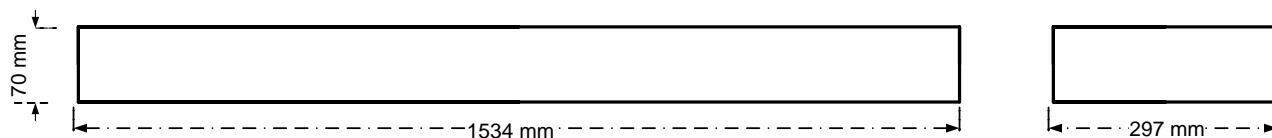

Dimensional Drawing

ELMASCO INDUSTRIES S.A.

Head Office : 44 K. Palama, 14343 N. Chalkidona, Athens, Greece
Production Plant : Ag. Adrianos, 21100 Nafplio, Greece
Email: elmasco@elmasco.eu

Tel : +30 210 2583100
Fax: +30 210 2583107