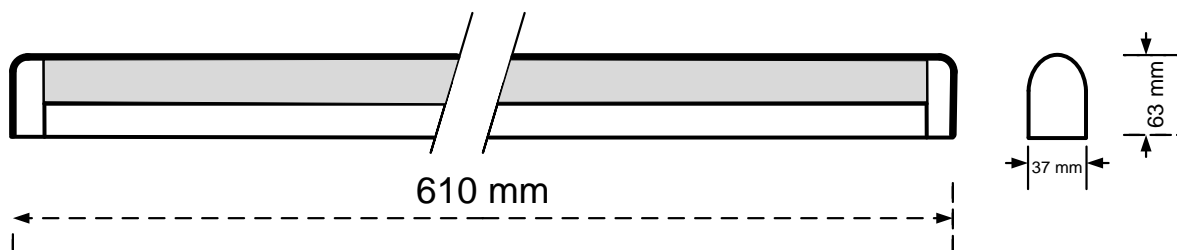

804-157

General Information

Order Code	804-157
Product Description	CYFELCO MIRRORL 1X24W DALI
Application	Store shelves, kitchens, bathrooms, restaurants, vessel cabins, hotel rooms, waiting rooms.
Installation	Ceiling, Wall Surface Mounted Luminaire
Luminaire type	Mirror Light for T5 Lamps
Light Source	T5 Fluorescent Tube
Number of light sources	1 pc (not included)
Gear	Vossloh-Schwabe DALI Electronic Ballast (HF)
Dimming	Dimmable
Standards	2014/30/EU Electromagnetic Compatibility Directive 2014/35/EU Low Voltage Directive
CE mark	Yes
Warranty	X years

Electrical Data

Lamp Power	24 W
Input voltage	220-240 V
Input Frequency	50-60 Hz
Protection class	Class I

Mechanical Characteristics

Housing Material	Sheet steel 0,5mm
Surface Finish	White powder coating (RAL 9003)
Optical Cover	Matt PMMA
Ingress protection code	IP 40
Mechanical impact protection code	IK03
Dimensions LxWxH	610x37x63 mm

Logistics

Packing	1 pc per resistant carton
Net weight	xx kg
Gross weight	xx kg
Volume	Xx m ³

Dimensional Drawing

ELMASCO INDUSTRIES S.A.

Head Office : 44 K. Palama, 14343 N. Chalkidona, Athens, Greece
 Production Plant : Ag. Adrianos, 21100 Nafplio, Greece
 Email: elmasco@elmasco.eu