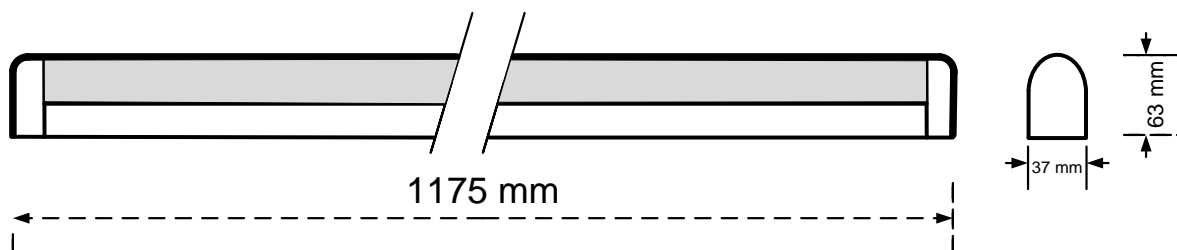

Dimensional Drawing

ELMASCO INDUSTRIES S.A.

Head Office : 44 K. Palama, 14343 N. Chalkidona, Athens, Greece
Production Plant : Ag. Adrianos, 21100 Nafplio, Greece
Email: elmasco@elmasco.eu

Tel : +30 210 2583100
Fax: +30 210 2583107