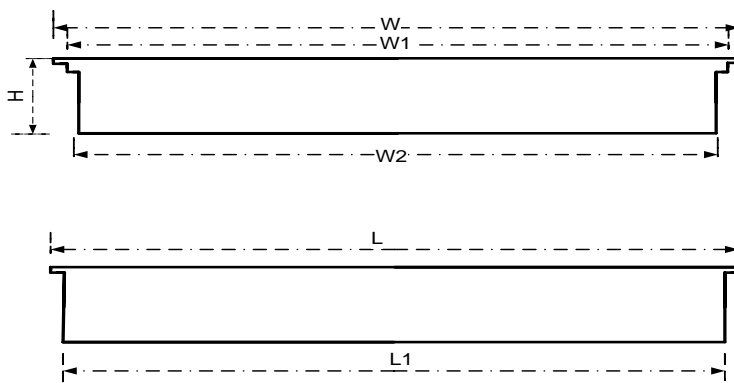

Dimensional Drawing

ELMASCO INDUSTRIES S.A.

Head Office : 44 K. Palama, 14343 N. Chalkidona, Athens, Greece
Production Plant : Ag. Adrianos, 21100 Nafplio, Greece
Email: elmasco@elmasco.eu

Tel : +30 210 2583100
Fax: +30 210 2583107