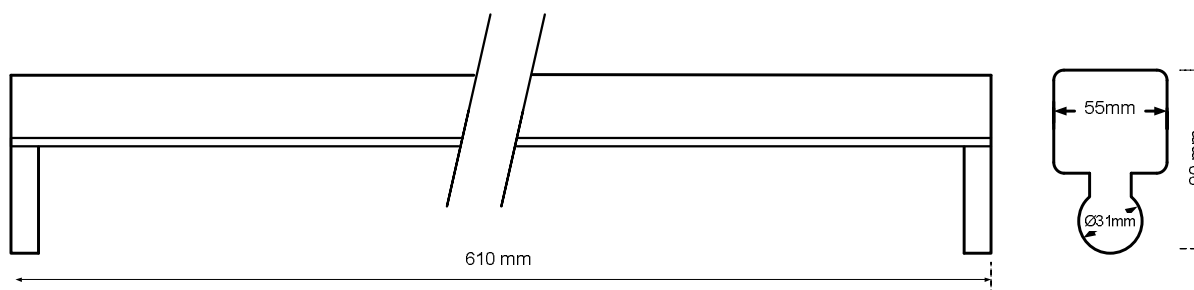

802-708

General Information

Order Code	802-708
Product Description	CYFELCO BS 1X18W HPF
Application	Offices, shops, educational and public centres, etc.
Installation	Ceiling Surface Mounted Luminaire
Luminaire type	Continental Batten for T8 lamps
Light Source	T8 Fluorescent Tube
Number of light sources	1 pc (not included)
Gear	Vossloh-Schwabe Magnetic Ballast with Power Factor Correction (HPF)
Power Factor Correction	Capacitor 4.5 μ F
Dimming	Not Dimmable
Standards	2014/30/EU Electromagnetic Compatibility Directive 2014/35/EU Low Voltage Directive
CE mark	Yes
Warranty	X years

Electrical Data

Lamp Power	18 W
Input voltage	220-240 V
Input Frequency	50-60 Hz
Protection class	Class I

Mechanical Characteristics

Housing Material	Sheet steel 0,5mm
Surface Finish	White powder coating (RAL 9003)
Ingress protection code	IP 20 [Finger-protected]
Mechanical impact protection code	IK03
Dimensions LxWxH	610x55x90mm

Logistics

Packing	1 pc per resistant carton
Net weight	xx kg
Gross weight	xx kg
Volume	Xx m ³

Dimensional Drawing

ELMASCO INDUSTRIES S.A.

Head Office : 44 K. Palama, 14343 N. Chalkidona, Athens, Greece
 Production Plant : Ag. Adrianos, 21100 Nafplio, Greece
 Email: elmasco@elmasco.eu